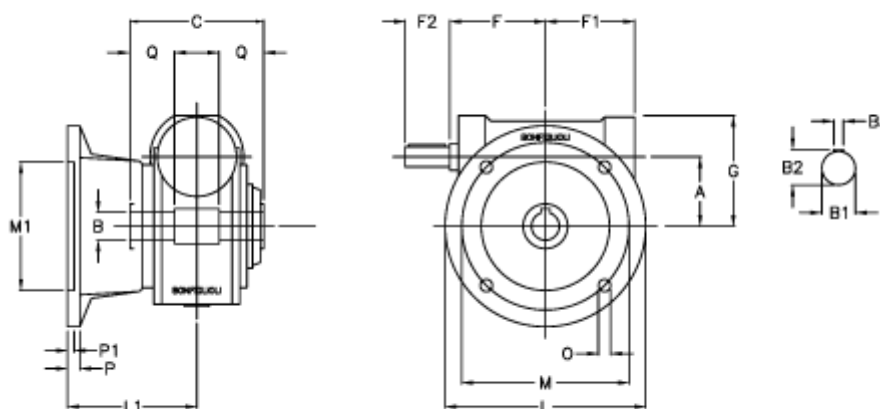

Data Sheet

Article number: 3901150023400

Description: Worm gear with solid input shaft
VF 150F-23-HS

Measures

a	= 150.0	F1 = 179	P = 22
B	= 50	F2 = 65	P1 = 20
B1	= 35	g = 218	Q = 55.0
B2	= 38.0	L = 350	
B3	= 10	L1 = 220.0	
C	= 175	m = 290	
Description	= VF 150F-xx-HS	M1 = 200	
F	= 185.0	O = 18.0	